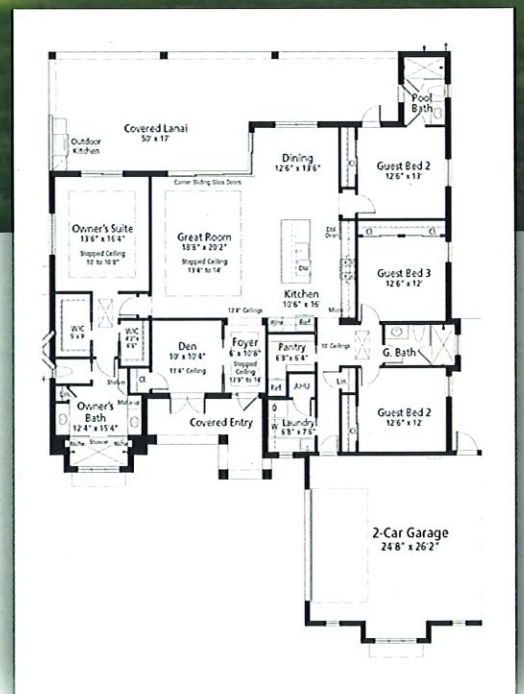

Bella Casa

MODEL

2,800 SQ. FT | 4 Bedrooms + Den | 3 Bathrooms | 2 Car Garage

TOTO
CUSTOM HOMES

Design - Build - Live

Bella Casa MODEL

- 4 Bedrooms + Den
- 3 Bathrooms
- 2 Car Garage
- All Block Construction w/ 5/8" Plywood Roof Decking
- Home Building to Sustain 160mph Winds
- All Low E Impact Resistant Windows and Glass Doors
- 10' Exterior Walls
- 15' Ceilings
- 8' Solid Core Interior Doors
- 6" Base Mouldings
- 4" Door Casings
- Garage Doors with Electric Opener and 2 Remotes
- 50 Year Roof Shingles
- 16 SEER High Efficiency HVAC with Heat Pump and Programmable Thermostat
- Tankless Hot Water Heater
- Decorative Light Fixtures Throughout with Ceiling Fans in All Bedrooms
- Tile Throughout Including All Bedrooms
- Full Wall Tile in All Wet Areas
- Soft Close Plywood Cabinets with Granite Tops in Kitchen and Baths
- Stainless Steel Appliance Package
- Under Truss Outdoor Kitchen
- Flora-Tam Sod with Automatic Sprinklers and Electric Timer
- Solid Marble Window Sills
- All Decora Light Switches and Receptacles
- Brick Paver Driveway and Lanai
- Complete Landscape Package
- 2-10 Home Builders Warranty