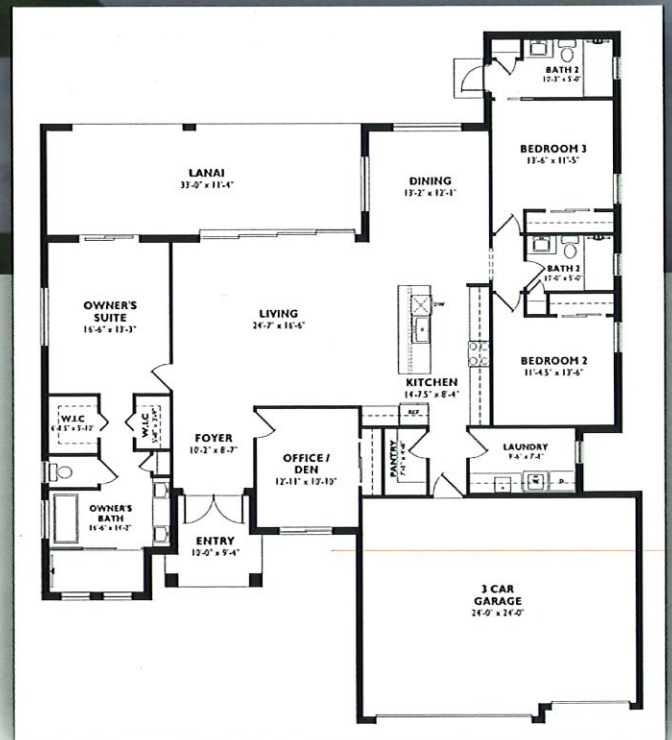

Sanibel Breeze

MODEL

2,190 SQ. FT | 3 Bedrooms + Den
3 Bathrooms | 3 Car Garage

TOTO
CUSTOM HOMES

Design - Build - Live

Sanibel Breeze MODEL

- 2,190 Air Conditioned Sq Ft, 3307 sq ft total
- 3 Bedrooms + Den
- 3 Bathrooms
- 3 Car Garage
- 12' Tray Ceilings Throughout
- Impact Windows and Doors
- Full Outdoor Kitchen
- Optional Salt Water Pool with Spa
- Porcelain Tile Flooring Throughout
- Solid Core 8' Interior Doors
- 6" Base Mouldings with 4" Casings
- Quartz Counters
- Solid Wood Shaker Cabinets with Soft Close Doors and Drawers
- Toto Plumbing Fixtures
- LED Lighting Package
- Ceiling Fans in All Bedrooms
- 2-10 Home Builder's Warranty